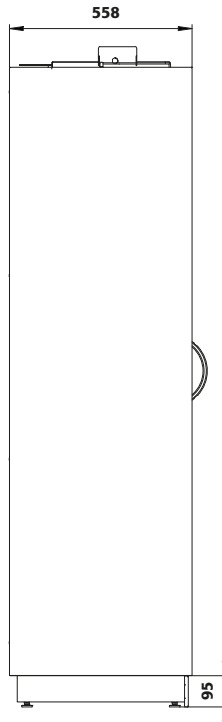

Dimensions

Width (external)	846 mm
Depth (external)	558 mm
Height (external)	1951 mm
Width (internal)	750 mm
Depth (internal)	505 mm
Height (internal)	1785 mm

The available internal dimensions can vary depending on the interior equipment package.

Weight / Load

Weight without interior equipment	284 kg
Distributed load	671 kg/m ²
Maximum load	600 kg

Ventilation

Extraction air	75 DN
-----------------------	-------

Colouring / Surface finish

Body colour	Laboratory white (sim. RAL 9016)
Door / Drawer colour	Laboratory white (sim. RAL 9016)

General Information

Number of doors	1
Door opening angle	122.00°
Depth with open doors	1332.00 mm
Storage capacity	275 litres
Total storage capacity of 1 L laboratory glass bottles	255 piece
Total storage capacity of 1 L laboratory PE bottles	255 piece
Entry width transport base	683 mm
Entry height transport base	95 mm
Customs tariff number	94032080

Front view

Side view

Selectional view

Top view