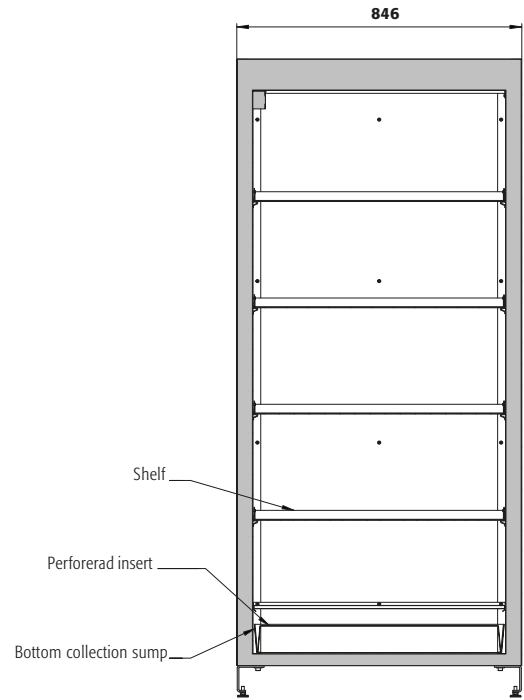

Dimensions

Width (external)	846 mm
Depth (external)	558 mm
Height (external)	1951 mm
Width (internal)	750 mm
Depth (internal)	505 mm
Height (internal)	1785 mm

The available internal dimensions can vary depending on the interior equipment package.

Weight / Load

Weight without interior equipment	284 kg
Distributed load	671 kg/m ²
Maximum load	600 kg

Ventilation

Extraction air	75 DN
-----------------------	-------

Colouring / Surface finish

Body colour	Laboratory white (sim. RAL 9016)
Door / Drawer colour	Laboratory white (sim. RAL 9016)

General Information

Number of doors	1
Door opening angle	122.00°
Depth with open doors	1332.00 mm
Storage capacity	275 litres
Total storage capacity of 1 L laboratory glass bottles	255 piece
Total storage capacity of 1 L laboratory PE bottles	255 piece
Entry width transport base	683 mm
Entry height transport base	95 mm
Customs tariff number	94032080

Front view

Side view

Selectional view

Top view