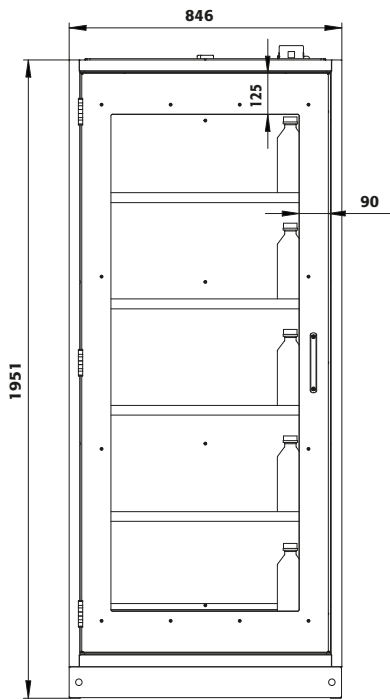

Dimensions

Width (external)	846 mm
Depth (external)	558 mm
Height (external)	1951 mm
Width (internal)	750 mm
Depth (internal)	505 mm
Height (internal)	1785 mm

The available internal dimensions can vary depending on the interior equipment package.

Weight / Load

Weight without interior equipment	284 kg
Distributed load	671 kg/m ²
Maximum load	600 kg

Ventilation

Extraction air	75 DN
-----------------------	-------

Colouring / Surface finish

Body colour	Laboratory white (sim. RAL 9016)
Door / Drawer colour	Laboratory white (sim. RAL 9016)

General Information

Number of doors	1
Door opening angle	122.00°
Depth with open doors	1332.00 mm
Storage capacity	275 litres
Total storage capacity of 1 L laboratory glass bottles	255 piece
Total storage capacity of 1 L laboratory PE bottles	255 piece
Entry width transport base	683 mm
Entry height transport base	95 mm
Customs tariff number	94032080

Front view

Side view

Selectional view

Top view